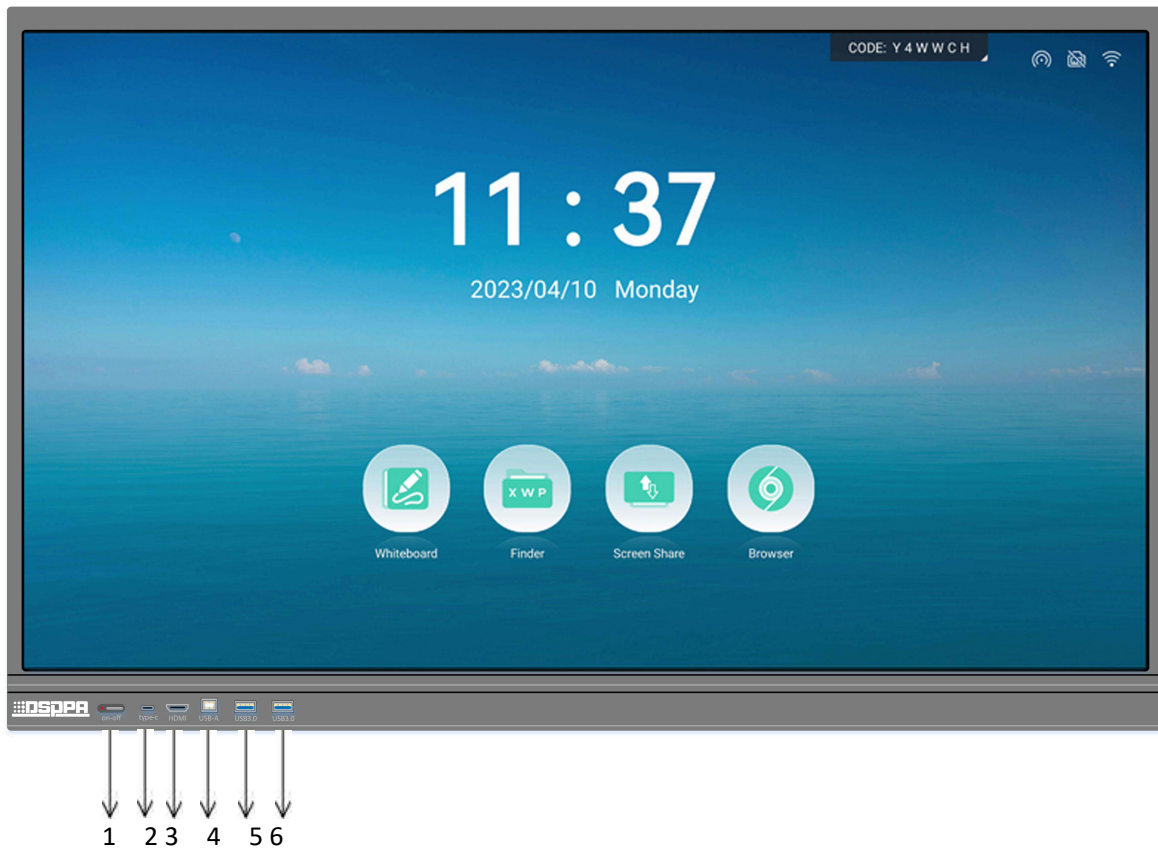

Installation Method		With Wall Mounting Bracket
Environment Parameters	Workplace	Indoor
	Working Temperature	0°C- 40°C
	Working Humidity	10% - 80% non-condensing
	Storage Temperature	-10°C- 60°C
	Storage Humidity	10% - 80% non-condensing

Product Information

① Remote Control Receiving Port, One-key On/Off Button

② Type-C Interface

③ Front HD Interface

④ Font Touch Interface

⑤ USB Interface

⑥ USB Interface